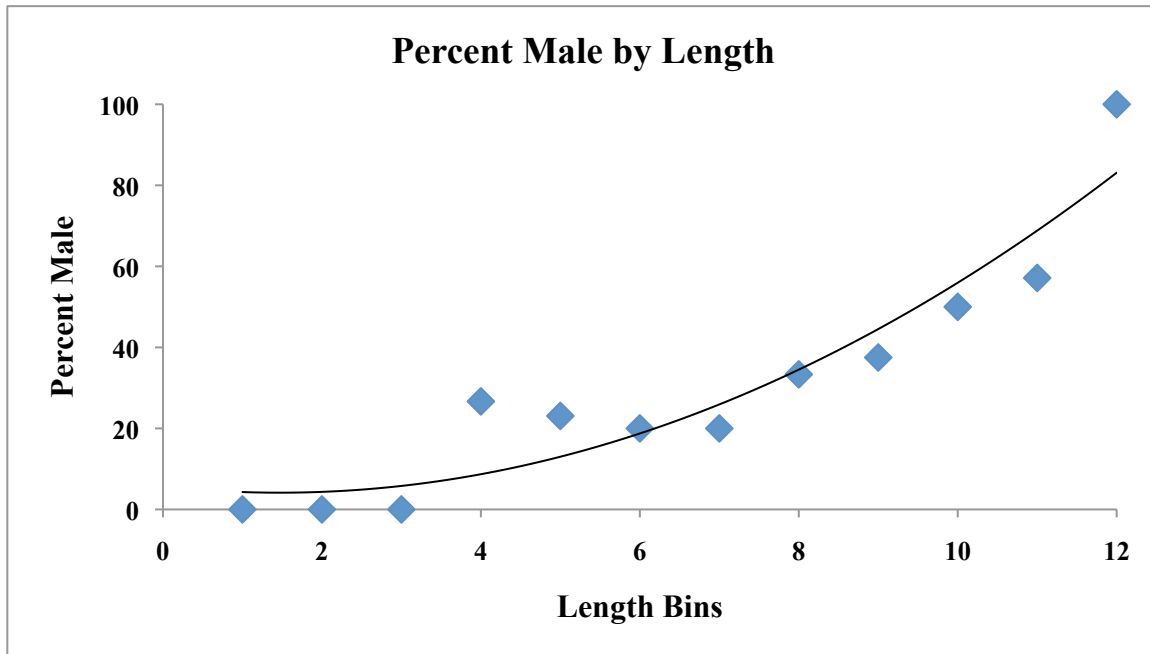

Black Sea Bass Sex Ratio

Below is the data table of values for the Percent Male by Length graph.

LENGTH BINS (cm)	NUMBER	PERCENT MALE
0-5	1	0.0
5-10	2	0.0
10-15	3	0.0
15-20	4	26.7
20-25	5	23.1
25-30	6	20.0
30-35	7	20.0
35-40	8	33.3
40-45	9	37.5
45-50	10	50.0
50-55	11	57.1
55-60	12	100.0