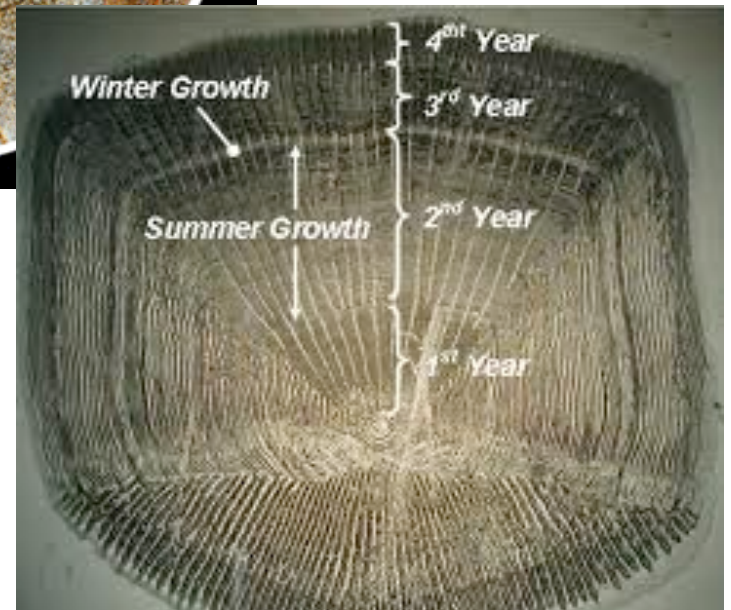

RUTGERS
THE STATE UNIVERSITY
OF NEW JERSEY

How do we age a fish?

Parts of the fish to use...

- Scales
- Otoliths
- Calcified/Bony Structures

Scales

Otoliths

Calcified/Bony Structures

To create a growth curve, what do we need to know?

- Their total length
- How old is the fish

Growth Curve → how fast do they grow

How do we do this?

We can easily measure the fish to find out the length

How do we do this?

We use fish scales to find out the fish's age

How old is this fish?

How did you do?