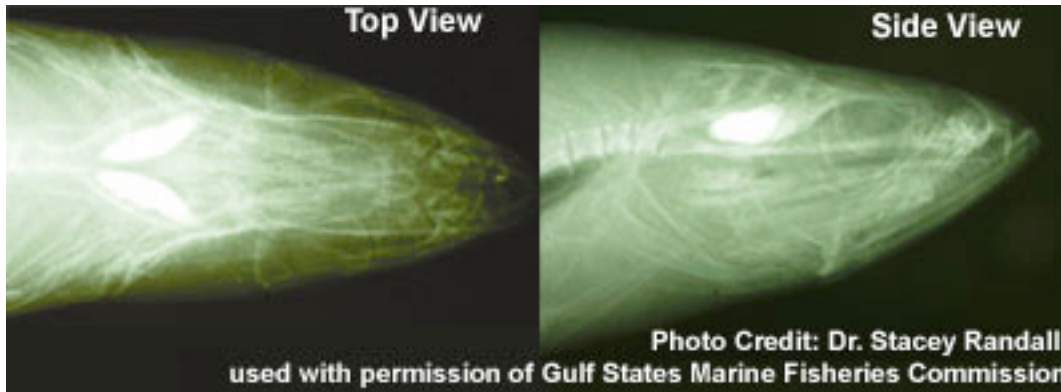

The image features a solid red background. In the top left corner, the word "RUTGERS" is written in a large, white, serif font. Below it, in a smaller, white, sans-serif font, are the words "THE STATE UNIVERSITY OF NEW JERSEY". A large, faint, circular seal of Rutgers University is visible in the background, centered behind the text. The seal contains the text "RUTGERS THE STATE UNIVERSITY OF NEW JERSEY" around its perimeter and a central emblem.

RUTGERS
THE STATE UNIVERSITY
OF NEW JERSEY

How do we age a fish?

Parts of the fish to use...

- Scales
- Otoliths
- Calcified/Bony Structures

Scales

Otoliths

Calcified/Bony Structures

To create a growth curve, what do we need to know?

- Their total length
- How old is the fish

Growth Curve → how fast do they grow

How do we do this?

We can easily measure the fish to find out the length

How do we do this?

We use fish scales to find out the fish's age

How old is this fish?

How did you do?