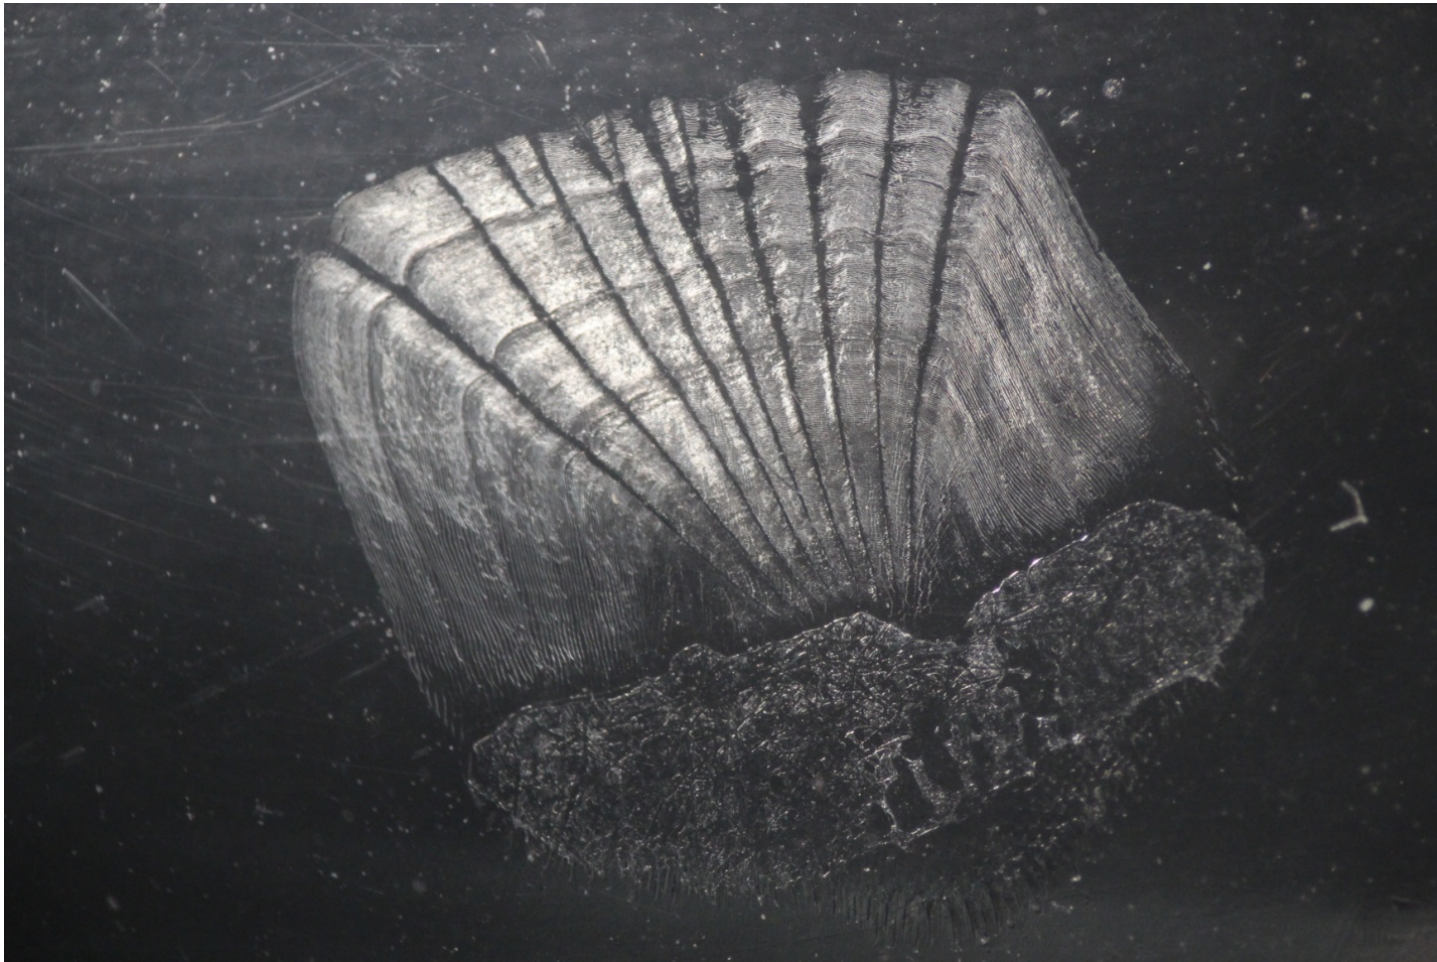

The image features a solid red background. In the top left corner, the word "RUTGERS" is written in a large, white, serif font. Below it, in a smaller, white, sans-serif font, are the words "THE STATE UNIVERSITY OF NEW JERSEY". A large, faint, circular seal of Rutgers University is visible in the background, centered behind the text. The seal contains the text "RUTGERS THE STATE UNIVERSITY OF NEW JERSEY" around its perimeter and a central emblem.

RUTGERS
THE STATE UNIVERSITY
OF NEW JERSEY

How do we age a fish?

Parts of the fish to use...

- Scales
- Otoliths
- Calcified/Bony Structures

Scales

Otoliths

Calcified/Bony Structures

To create a growth curve, what do we need to know?

- Their total length
- How old is the fish

Growth Curve → how fast do they grow

How do we do this?

We can easily measure the fish to find out the length

How do we do this?

We use fish scales to find out the fish's age

How old is this fish?

How did you do?